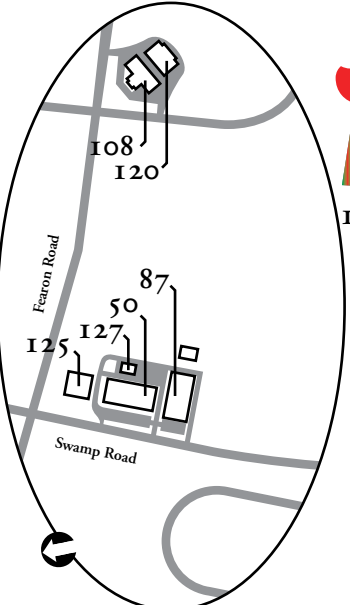

Parking Map Legend

- Handicapped Parking
- Emergency Blue Light Telephone
- F Lot Resident Parking
- D Lot Resident Parking
- T Lot Resident Parking
- South Commons Resident Parking
- Commuter Parking
- Faculty/Staff Parking
- Commuter/Resident/Faculty/Staff Parking Commons North & South End of D-Lot
- Commuter/Faculty/Staff Parking

Places to Know

Drake Field	24
Hamilton Hall	31
IcePlex	105, 109
John W. Stewart Center	8
Student Activities Building	
Butcher Library	14
Madison Hall	2
Recreation Center	104
Student Health Center	9
Seneca Dining Hall	44
Whipple Administration Building	3
Lemery Field	146
Softball Field	147
Athletic Stadium	139
Observatory	52

**Address for GPS:
 80 Eaton Street,
 Morrisville NY 13408**

Town of
Nelson

Other locations of SUNY Morrisville

The Norwich Campus of SUNY Morrisville
 Located two blocks south of Downtown (adjacent to the Eaton Center).

As You Enter Norwich:

- Take Route 12 (Broad Street)
- Turn west on Conkey Avenue
- Turn right into parking lot

**Address for GPS:
 20 Conkey Ave,
 Norwich, NY 13815**

**NORWICH
 CAMPUS**

**City of
 Norwich**