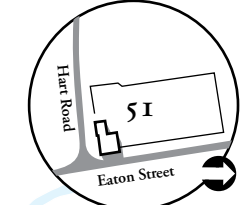

Parking Map Legend

- Handicapped Parking
- Emergency Blue Light Telephone
- F Lot Resident Parking
- D Lot Resident Parking
- T Lot Resident Parking
- South Commons Resident Parking
- Commuter Parking
- Faculty/Staff Parking
- Commuter/Resident/Faculty/Staff Parking Commons North & South End of D-Lot
- Commuter/Faculty/Staff Parking

Academic Buildings

Aquaculture Center	80
Automotive Technology	110, 134
Bailey Hall	5
Bailey Annex	6
Bicknell Hall	1
Brooks Hall	10
Charlton Hall	45
Crawford Hall	16
Arnold R. Fisher Dairy Complex	111-119
Equine Complex	50, 87, 108, 120, 125, 127
Galbreath Hall	47
Marshall Hall	30
Sheila Johnson Design Center	138
Spader Greenhouse	29
Shannon Hall	40
Wood Products Technology Building	15
Belgian Draft Horse Center	51

Residence Halls

Cayuga Hall	43
East Hall	36
Fountain View Hall	17
Helyar Hall	19
Mohawk Hall	25
Oneida Hall	42
Onondaga Hall	26
Stewart Hall	18
South Hall	20
West Hall	21
Morrisville Commons	131
Morrisville Commons II	145

Places to Know

Drake Field	24
Hamilton Hall	31
IcePlex	105, 109
John W. Stewart Center	8
Student Activities Building	
Butcher Library	14
Madison Hall	2
Recreation Center	104
Student Health Center	9
Seneca Dining Hall	44
Whipple Administration Building	3
Lemery Field	146
Softball Field	147
Athletic Stadium	139
Observatory	52

**Address for GPS:
80 Eaton Street,
Morrisville NY 13408**

Town of
Nelson