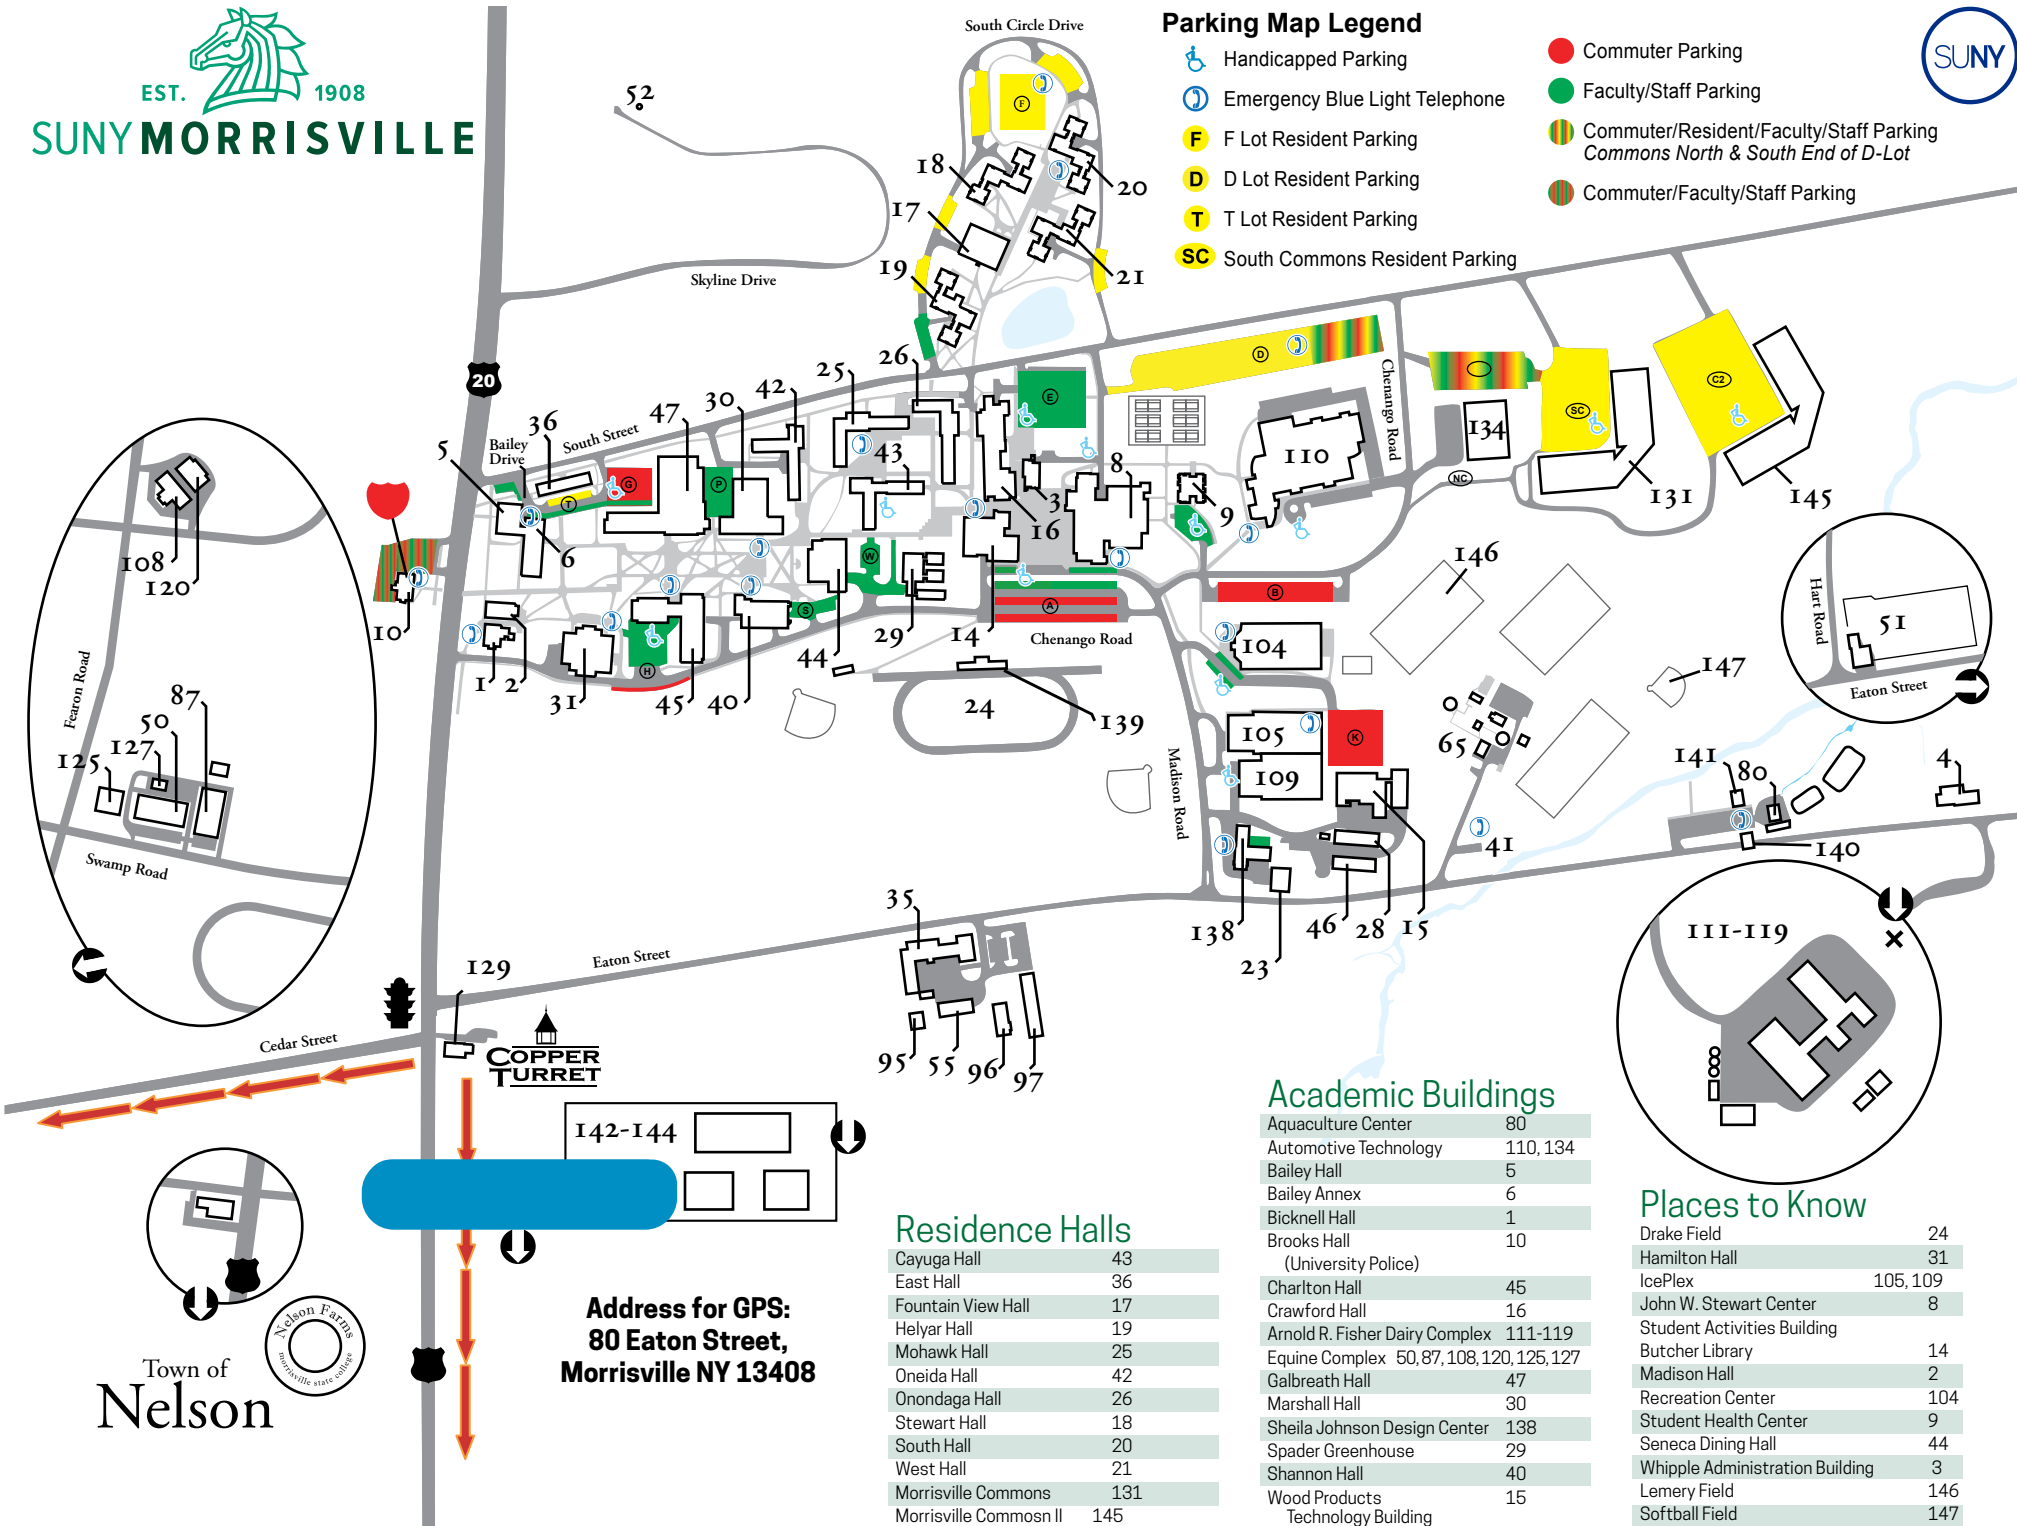

Parking Map Legend

- Handicapped Parking
- Emergency Blue Light Telephone
- F Lot Resident Parking
- D Lot Resident Parking
- T Lot Resident Parking
- South Commons Resident Parking
- Commuter Parking
- Faculty/Staff Parking
- Commuter/Resident/Faculty/Staff Parking Commons North & South End of D-Lot
- Commuter/Faculty/Staff Parking

Places to Know

Drake Field	24
Hamilton Hall	31
IcePlex	105, 109
John W. Stewart Center	8
Student Activities Building	
Butcher Library	14
Madison Hall	2
Recreation Center	104
Student Health Center	9
Seneca Dining Hall	44
Whipple Administration Building	3
Lemery Field	146
Softball Field	147
Athletic Stadium	139
Observatory	52

**Address for GPS:
 80 Eaton Street,
 Morrisville NY 13408**

Town of
Nelson

Other locations of SUNY Morrisville

The Norwich Campus of SUNY Morrisville
 Located two blocks south of Downtown (adjacent to the Eaton Center).

As You Enter Norwich:

- Take Route 12 (Broad Street)
- Turn west on Conkey Avenue
- Turn right into parking lot

**Address for GPS:
 20 Conkey Ave,
 Norwich, NY 13815**

**NORWICH
 CAMPUS**

**City of
 Norwich**